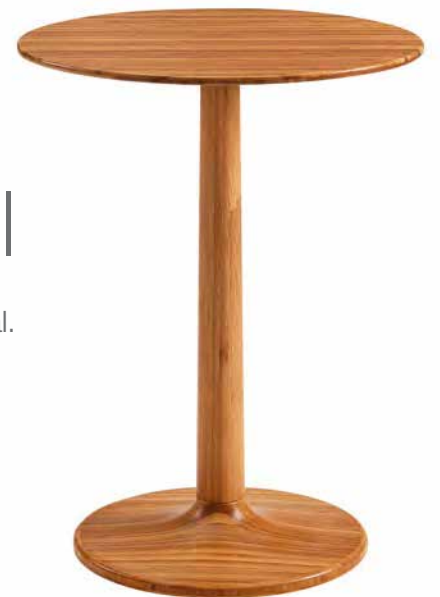

Rhody Lift Top Coffee Table

Sol
Clean, modern, and minimal.

Park Avenue

Park Avenue - Winner 2020 Sustainable Furnishings Council Green Ribbon Award.

Ruby

City scaled Park Avenue creates a casual but upscale bedroom style.