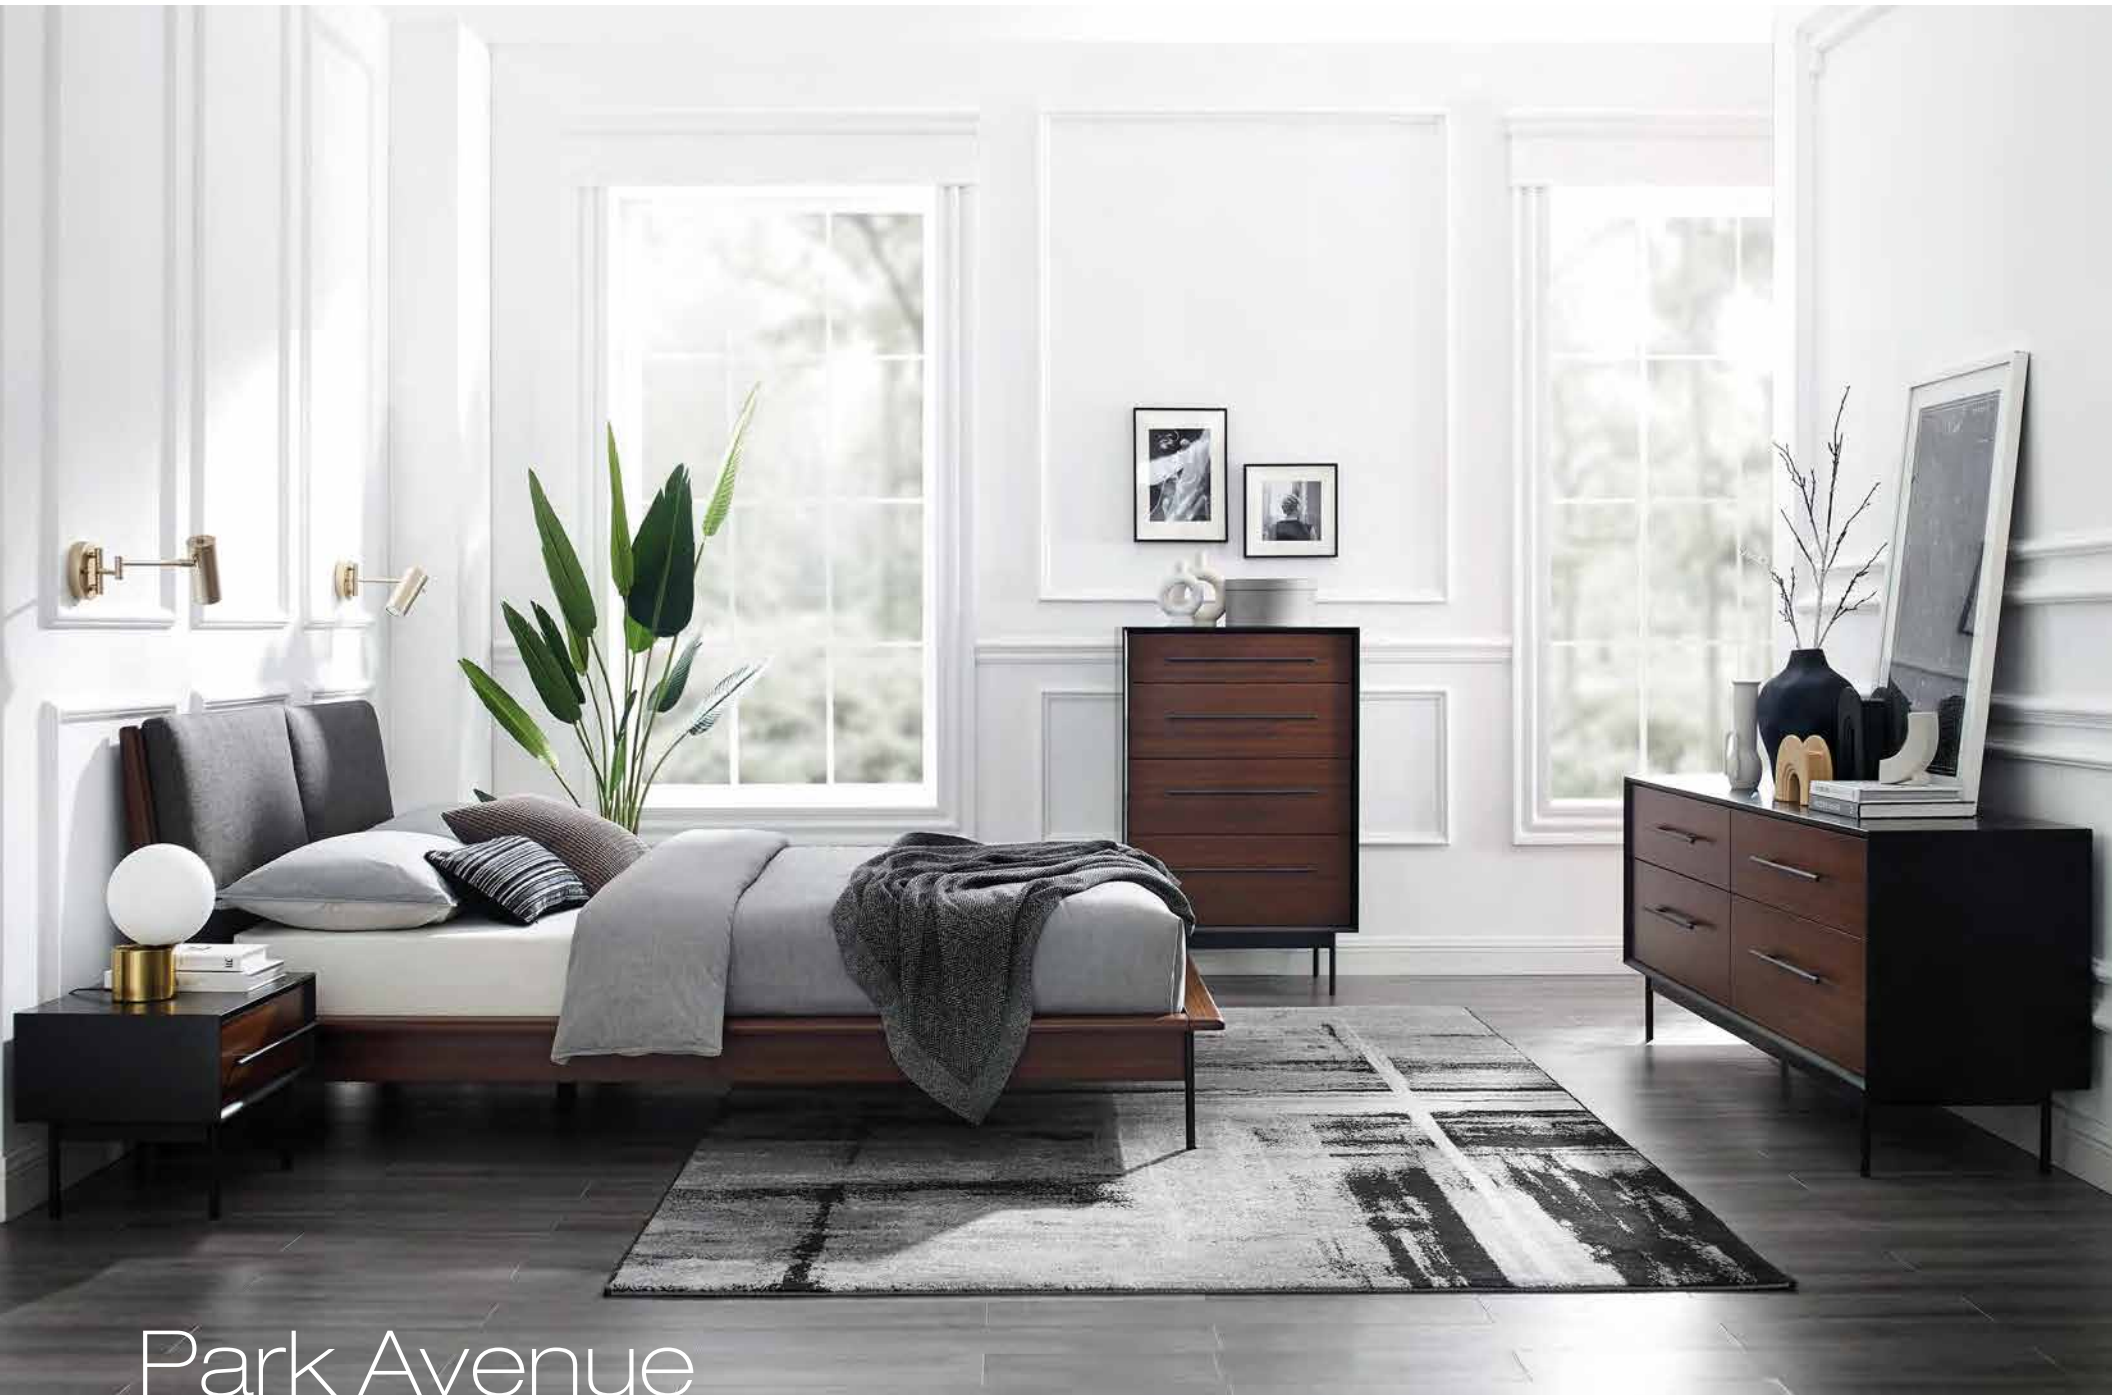

Rhody Lift Top Coffee Table

Sol
Clean, modern, and minimal.

Park Avenue

Park Avenue - Winner 2020 Sustainable Furnishings Council Green Ribbon Award.

Ruby

City scaled Park Avenue creates a casual but upscale bedroom style.