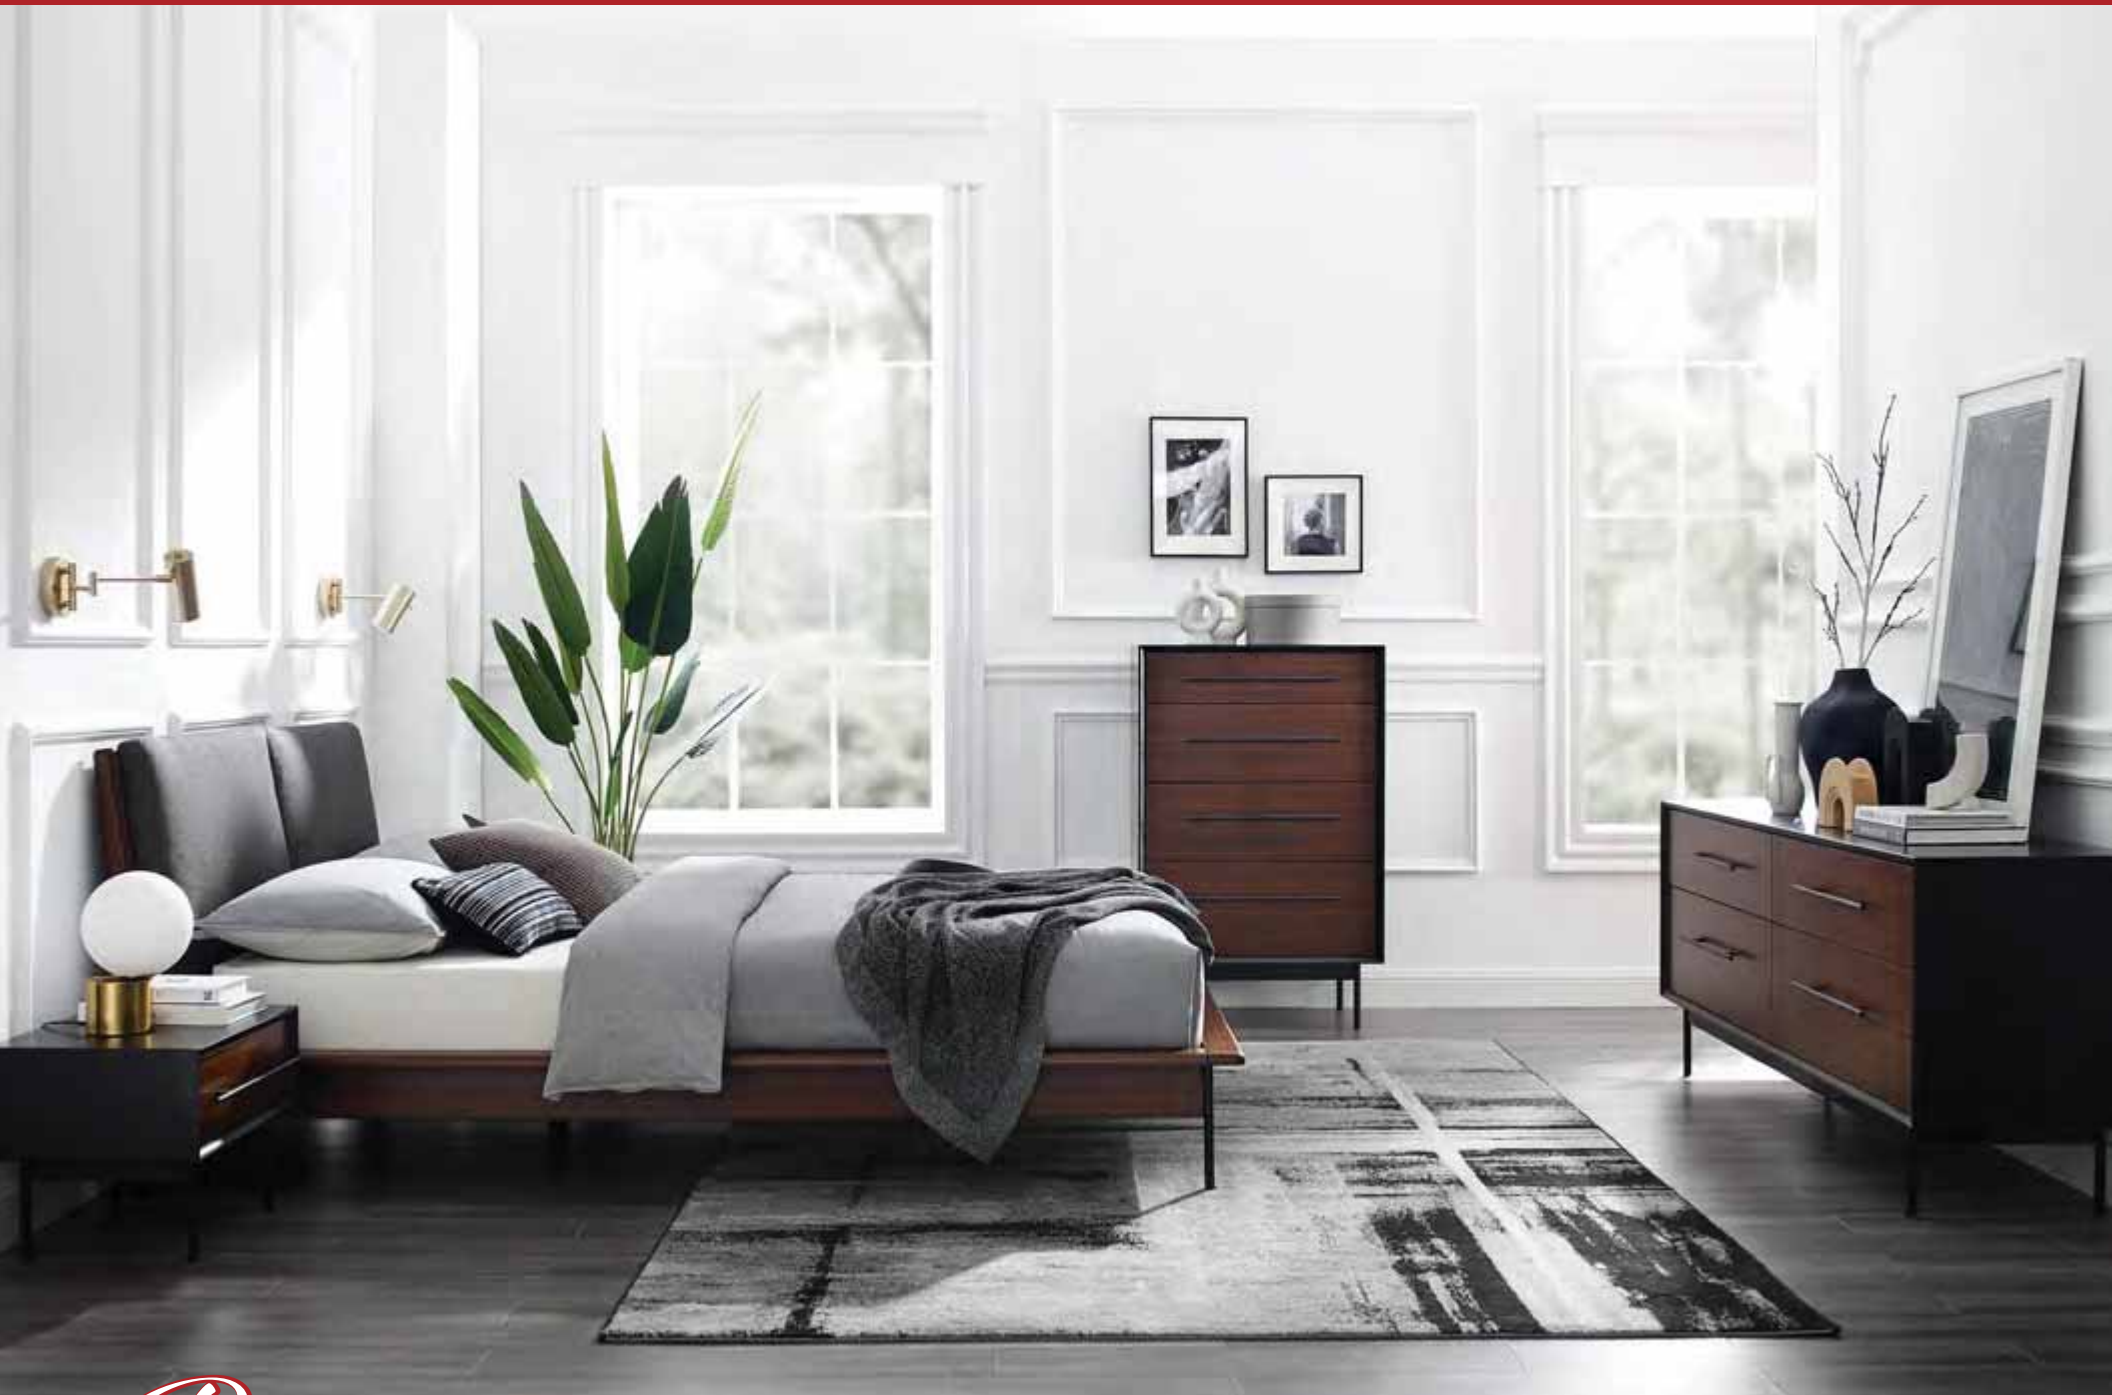

Mercury Platform Bed

Queen 65" W x 87" L x 42"

Exotic GM001E

Eastern King 80 1/2" W x 87" L x 42"

Exotic GM002E

California King 77 1/2" W x 91" L x 42"

Exotic GM002CKE

Ruby

Onyx

The Park Avenue bedroom's sleek modern design and simple clean lines feature a craftsman-built frame in solid Ruby bamboo, two removable back cushions add a dramatic focal point to the headboard, angled for good looks and comfortable lounging in bed.